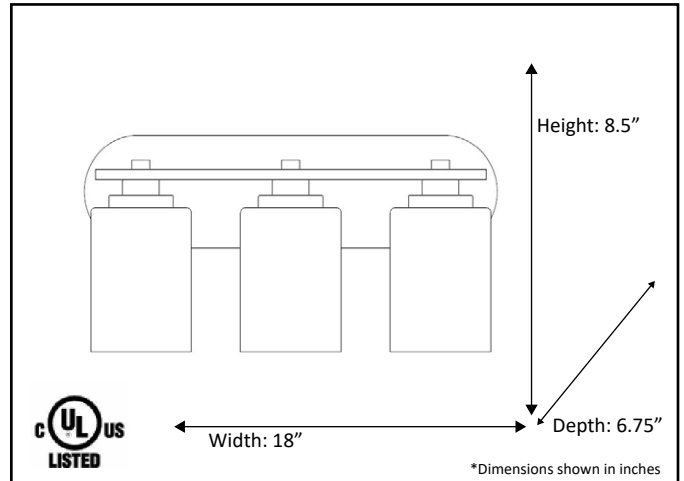

*Lamps not included

Available Finishes		Glass Finishes	
	WH: White		WH: White
	CH: Chrome		TS: Tea Stained
	BN: Brushed Nickel		WTR: Clear Water Glass
	MB: Matte Black		SD: Clear Seeded Glass
	RB: Rubbed Bronze	*Some finish and glass options are special order only.